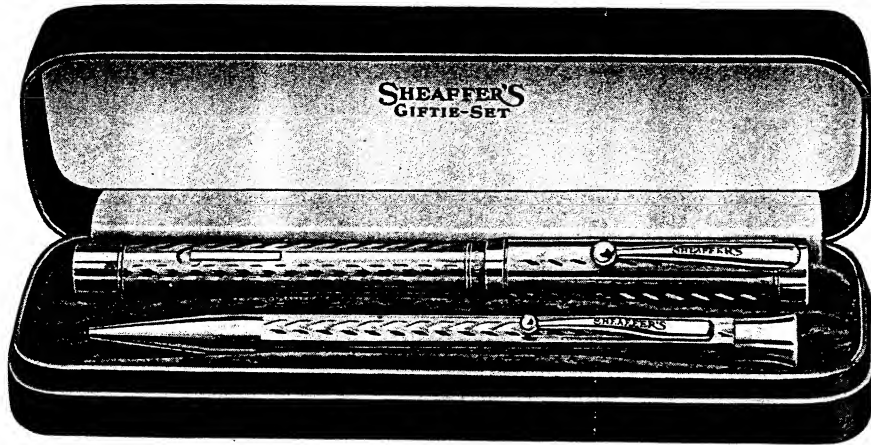

Sheaffer's Giftie Sets

Regular length—pen five inches, pencil five inches

Set No.	Pcl. No.	Pcl. Price	Pen No.	Pen Price	Set Price
C5—CD—Gold Filled		$ 4.00	36DC—Gold Filled	$ 9.50	$11.50
D5—DD—14K Green Gold		18.00	366DC—14K Green Gold	35.00	50.00